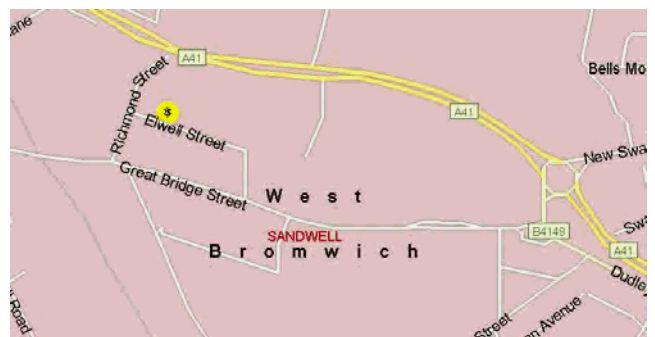

Directions M5 South

ADWIN

Proceed to junction 1 on the M5, exit at junction 1. Take the 2nd exit off the island on the A41 express way sign posted Wolverhampton & Dudley.

At the next island take the 2nd exit still following the signs for Wolverhampton & Dudley.

At the next island take the 2nd exit continuing on the A41.

As you approach the next island there is a large petrol station on the left-hand side; at the island take the 1st exit left and the immediate 1st turning right into Great Bridge.

Continue along Great Bridge Street, take 1st turning on the right hand side, which is Richmond Street South, turn into Richmond Street and take the next turning on the right, which is Elwell Street. Carry on down Elwell Street; Adwin Spring is 100 yards on the left-hand side.