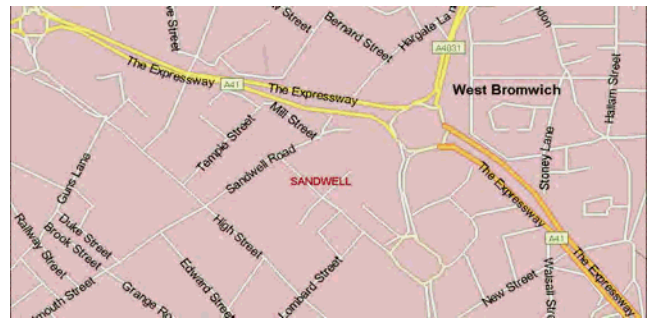

Directions M5 South

ADWIN

Proceed to junction 1 on the M5, exit at junction 1. Take the 2nd exit off the island on the A41 express way sign posted Wolverhampton & Dudley.

At the next island take the 2nd exit still following the signs for Wolverhampton & Dudley.

At the next island take the 2nd exit continuing on the A41.

As you approach the next island there is a large petrol station on the left-hand side; at the island take the 1st exit left and the immediate 1st turning right into Great Bridge.

Continue along Great Bridge Street, take 1st turning on the right hand side, which is Richmond Street South, turn into Richmond Street and take the next turning on the right, which is Elwell Street. Carry on down Elwell Street; Adwin Spring is 100 yards on the left-hand side.