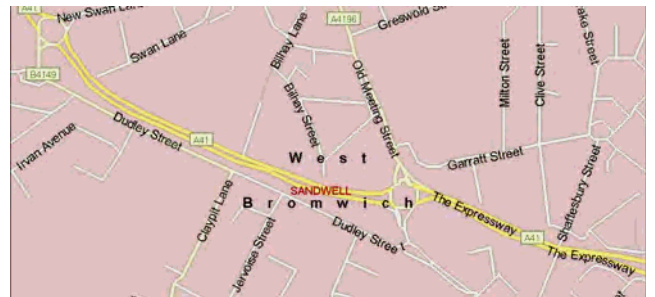

Directions M5 South

ADWIN

Proceed to junction 1 on the M5, exit at junction 1. Take the 2nd exit off the island on the A41 express way sign posted Wolverhampton & Dudley.

At the next island take the 2nd exit still following the signs for Wolverhampton & Dudley.

At the next island take the 2nd exit continuing on the A41.

As you approach the next island there is a large petrol station on the left-hand side; at the island take the 1st exit left and the immediate 1st turning right into Great Bridge.

Continue along Great Bridge Street, take 1st turning on the right hand side, which is Richmond Street South, turn into Richmond Street and take the next turning on the right, which is Elwell Street. Carry on down Elwell Street; Adwin Spring is 100 yards on the left-hand side.