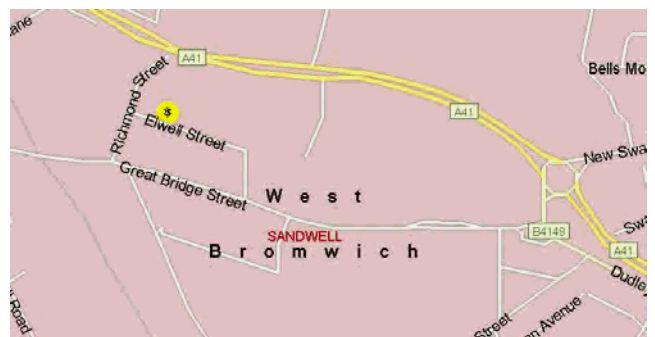

Directions M5 North

ADWIN

Proceed to junction 1 on the M5, exit at junction 1. Take the 5th exit off the island on the A41 express way sign posted Wolverhampton & Dudley.

At the next island take the 2nd exit still following the signs for Wolverhampton & Dudley.

At the next island take the 2nd exit continuing on the A41.

As you approach the next island there is a large petrol station on the left-hand side; at the island take the 1st exit left and the immediate 1st turning right into Great Bridge.

Continue along Great Bridge Street, take 1st turning on the right hand side, which is Richmond Street South, turn into Richmond Street and take the next turning on the right, which is Elwell Street. Carry on down Elwell Street; Adwin Spring is 100 yards on the left-hand side.