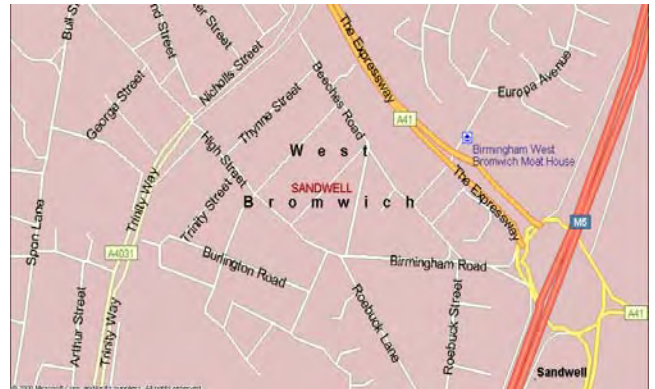

Directions M5 North

ADWIN

Proceed to junction 1 on the M5, exit at junction 1. Take the 5th exit off the island on the A41 express way sign posted Wolverhampton & Dudley.

At the next island take the 2nd exit still following the signs for Wolverhampton & Dudley.

At the next island take the 2nd exit continuing on the A41.

As you approach the next island there is a large petrol station on the left-hand side; at the island take the 1st exit left and the immediate 1st turning right into Great Bridge.

Continue along Great Bridge Street, take 1st turning on the right hand side, which is Richmond Street South, turn into Richmond Street and take the next turning on the right, which is Elwell Street. Carry on down Elwell Street; Adwin Spring is 100 yards on the left-hand side.