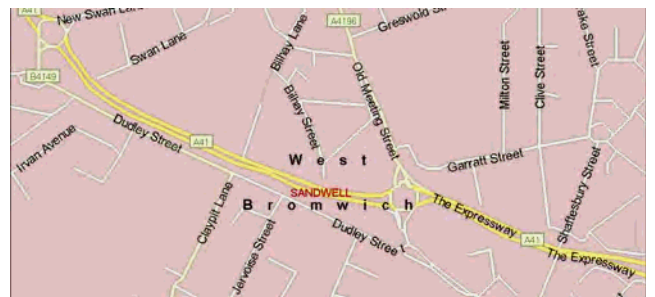

Directions M5 North

ADWIN

Proceed to junction 1 on the M5, exit at junction 1. Take the 5th exit off the island on the A41 express way sign posted Wolverhampton & Dudley.

At the next island take the 2nd exit still following the signs for Wolverhampton & Dudley.

At the next island take the 2nd exit continuing on the A41.

As you approach the next island there is a large petrol station on the left-hand side; at the island take the 1st exit left and the immediate 1st turning right into Great Bridge.

Continue along Great Bridge Street, take 1st turning on the right hand side, which is Richmond Street South, turn into Richmond Street and take the next turning on the right, which is Elwell Street. Carry on down Elwell Street; Adwin Spring is 100 yards on the left-hand side.