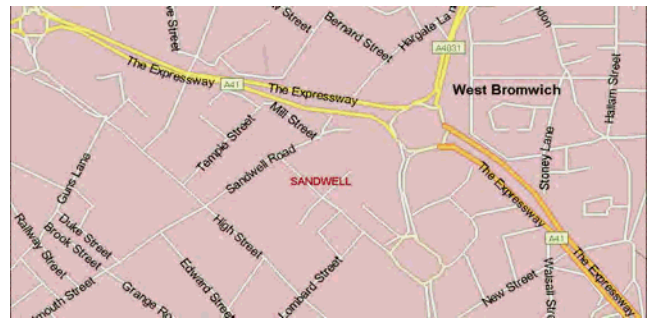

Directions M5 North

ADWIN

Proceed to junction 1 on the M5, exit at junction 1. Take the 5th exit off the island on the A41 express way sign posted Wolverhampton & Dudley.

At the next island take the 2nd exit still following the signs for Wolverhampton & Dudley.

At the next island take the 2nd exit continuing on the A41.

As you approach the next island there is a large petrol station on the left-hand side; at the island take the 1st exit left and the immediate 1st turning right into Great Bridge.

Continue along Great Bridge Street, take 1st turning on the right hand side, which is Richmond Street South, turn into Richmond Street and take the next turning on the right, which is Elwell Street. Carry on down Elwell Street; Adwin Spring is 100 yards on the left-hand side.